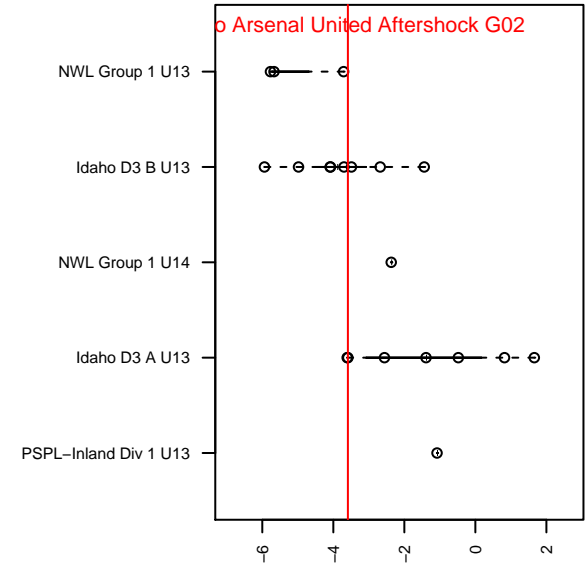

Idaho Arsenal United Aftershock G02

, ID
 G02 total strength=763
 attack=1.02 defense=0.76
 fall league = Idaho D3 A U13
 spr league = Spr Idaho D3 B U13

alt names used:
 ARSENAL UNITED AFTERSHOCK
 ARSENAL UNITED AFTERSHOCK (ID)
 ARSENAL UNITED AFTERSHOCK (ID)
 ARSENAL UNITED FC ARSENAL UNITED AF

Venues played:
 2015 Bend Premier Cup U13G GOLD U13
 2015 Idaho D3 A U13
 2015 GEM State Challenge U13G Silver East L
 2015 Spr Idaho D3 B U13

Idaho Arsenal United Aftershock G02
 Dots are actual minus expected GF (blue circles) and GA (red triangles).
 Blue line is smoothed change in attack strength. Red is smoothed change in defense strength.

**attack and defense variance (black dot)
relative to other teams
and top 10 in region**

**attack and defense rating
relative to others at age
and all opponents in last 13 months**

Performance relative to 13 month average