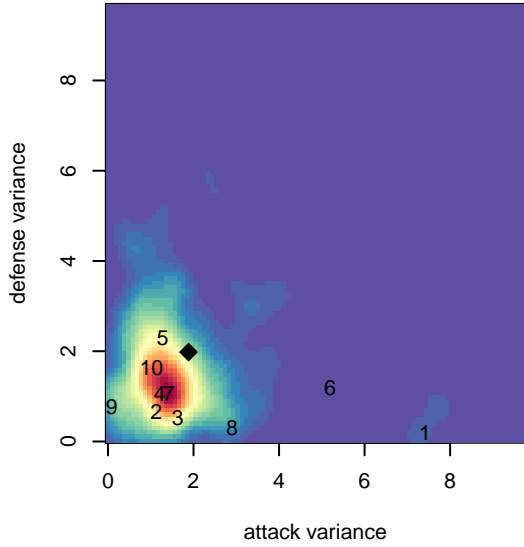

Idaho Arsenal United Aftershock G02

, ID
 G02 total strength=763
 attack=1.02 defense=0.76
 fall league = Idaho D3 A U13
 spr league = Spr Idaho D3 B U13

alt names used:
 ARSENAL UNITED AFTERSHOCK
 ARSENAL UNITED AFTERSHOCK (ID)
 ARSENAL UNITED AFTERSHOCK (ID)
 ARSENAL UNITED FC ARSENAL UNITED AF

Venues played:
 2015 Bend Premier Cup U13G GOLD U13
 2015 Idaho D3 A U13
 2015 GEM State Challenge U13G Silver East L
 2015 Spr Idaho D3 B U13

Idaho Arsenal United Aftershock G02
 Dots are actual minus expected GF (blue circles) and GA (red triangles).
 Blue line is smoothed change in attack strength. Red is smoothed change in defense strength.

**attack and defense variance (black dot)
relative to other teams
and top 10 in region**

**attack and defense rating
relative to others at age
and all opponents in last 13 months**

Performance relative to 13 month average